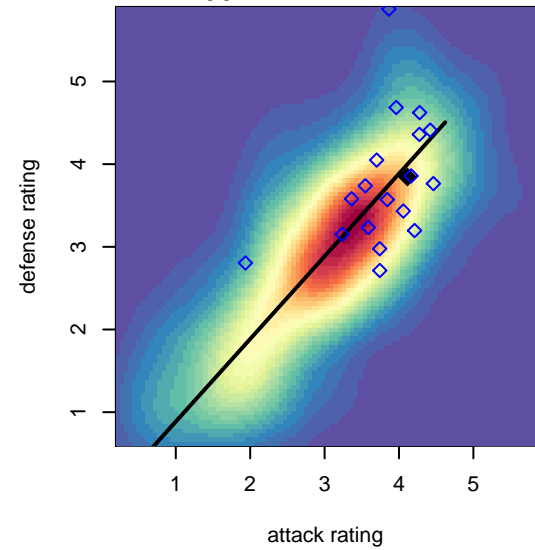

LA Galaxy SB Elite G01

alt names used:

Venues played:

, CAS
 G01 total strength=1948
 attack=61.16 defense=46.74
 fall league = SCDL FI1 U16

2016 Surf Cup Super Black U16
 2016 FWRL CAS G01
 2016 SCDL FI1 U16
 2016 Surf College Showcase Black U16

LA Galaxy SB Elite G01
 Dots are actual minus expected GF (blue circles) and GA (red triangles).
 Blue line is smoothed change in attack strength. Red is smoothed change in defense strength.

**attack and defense variance (black dot)
relative to other teams
and top 10 in region**

**attack and defense rating
relative to others at age
and all opponents in last 13 months**

**attack and defense rating
relative to others at age
and all opponents in last 13 months**

Performance relative to 13 month average

Performance relative to 13 month average

Distribution of opponents
 Red = Lose zone, Blue = Win zone, Green = Even
 Black line separates win/lose zones

lot. A=Neither has attack advantage, B=Opponent has both attack and defense advantage, C=Opponent has both attack and defense disadvantage, D=Both have