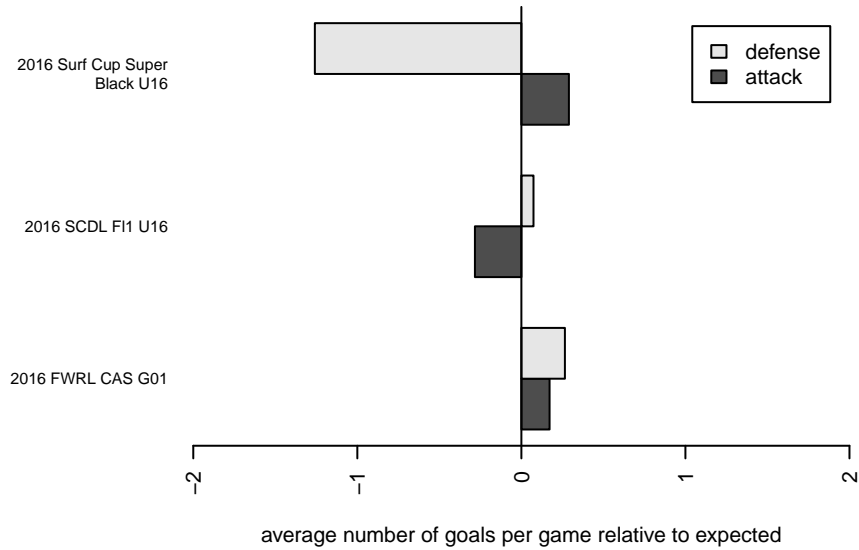

LA Galaxy SB Elite G01

alt names used:

Venues played:

, CAS
 G01 total strength=1948
 attack=61.16 defense=46.74
 fall league = SCDL FI1 U16

2016 Surf Cup Super Black U16
 2016 FWRL CAS G01
 2016 SCDL FI1 U16
 2016 Surf College Showcase Black U16

LA Galaxy SB Elite G01
 Dots are actual minus expected GF (blue circles) and GA (red triangles).
 Blue line is smoothed change in attack strength. Red is smoothed change in defense strength.

**attack and defense variance (black dot)
relative to other teams
and top 10 in region**

**attack and defense rating
relative to others at age
and all opponents in last 13 months**

**attack and defense rating
relative to others at age
and all opponents in last 13 months**

Performance relative to 13 month average

Performance relative to 13 month average

Distribution of opponents
 Red = Lose zone, Blue = Win zone, Green = Even
 Black line separates win/lose zones

lot. A=Neither has attack advantage, B=Opponent has both attack and defense advantage, C=Opponent has both attack and defense disadvantage, D=Both have