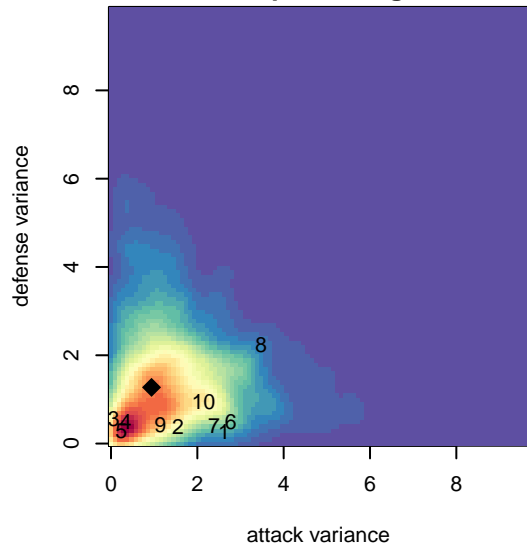

LA Galaxy SB Elite G01

alt names used:

Venues played:

, CAS
 G01 total strength=1948
 attack=61.16 defense=46.74
 fall league = SCDL FI1 U16

2016 Surf Cup Super Black U16
 2016 FWRL CAS G01
 2016 SCDL FI1 U16
 2016 Surf College Showcase Black U16

LA Galaxy SB Elite G01
 Dots are actual minus expected GF (blue circles) and GA (red triangles).
 Blue line is smoothed change in attack strength. Red is smoothed change in defense strength.

**attack and defense variance (black dot)
relative to other teams
and top 10 in region**

Performance relative to 13 month average

Distribution of opponents
 Red = Lose zone, Blue = Win zone, Green = Even
 Black line separates win/lose zones

lot. A=Neither has attack advantage, B=Opponent has both attack and defense advantage, C=Opponent has both attack and defense disadvantage, D=Both have