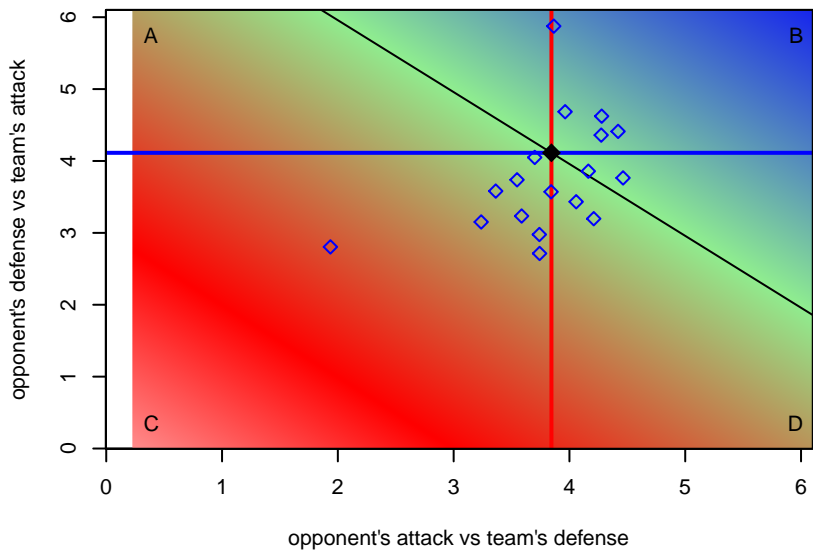

LA Galaxy SB Elite G01
 Dots are actual minus expected GF (blue circles) and GA (red triangles).
 Blue line is smoothed change in attack strength. Red is smoothed change in defense strength.

**attack and defense variance (black dot)
relative to other teams
and top 10 in region**

**attack and defense rating
relative to others at age
and all opponents in last 13 months**

**attack and defense rating
relative to others at age
and all opponents in last 13 months**

Performance relative to 13 month average

Performance relative to 13 month average

Distribution of opponents
 Red = Lose zone, Blue = Win zone, Green = Even
 Black line separates win/lose zones

lot. A=Neither has attack advantage, B=Opponent has both attack and defense advantage, C=Opponent has both attack and defense disadvantage, D=Both have