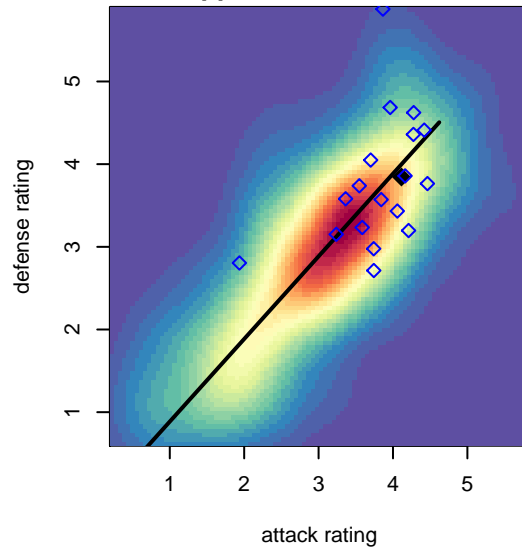

LA Galaxy SB Elite G01

alt names used:

Venues played:

, CAS
 G01 total strength=1948
 attack=61.16 defense=46.74
 fall league = SCDL FI1 U16

2016 Surf Cup Super Black U16
 2016 FWRL CAS G01
 2016 SCDL FI1 U16
 2016 Surf College Showcase Black U16

LA Galaxy SB Elite G01
 Dots are actual minus expected GF (blue circles) and GA (red triangles).
 Blue line is smoothed change in attack strength. Red is smoothed change in defense strength.

**attack and defense variance (black dot)
relative to other teams
and top 10 in region**

**attack and defense rating
relative to others at age
and all opponents in last 13 months**

**attack and defense rating
relative to others at age
and all opponents in last 13 months**

Performance relative to 13 month average

Performance relative to 13 month average

Distribution of opponents
 Red = Lose zone, Blue = Win zone, Green = Even
 Black line separates win/lose zones

lot. A=Neither has attack advantage, B=Opponent has both attack and defense advantage, C=Opponent has both attack and defense disadvantage, D=Both have